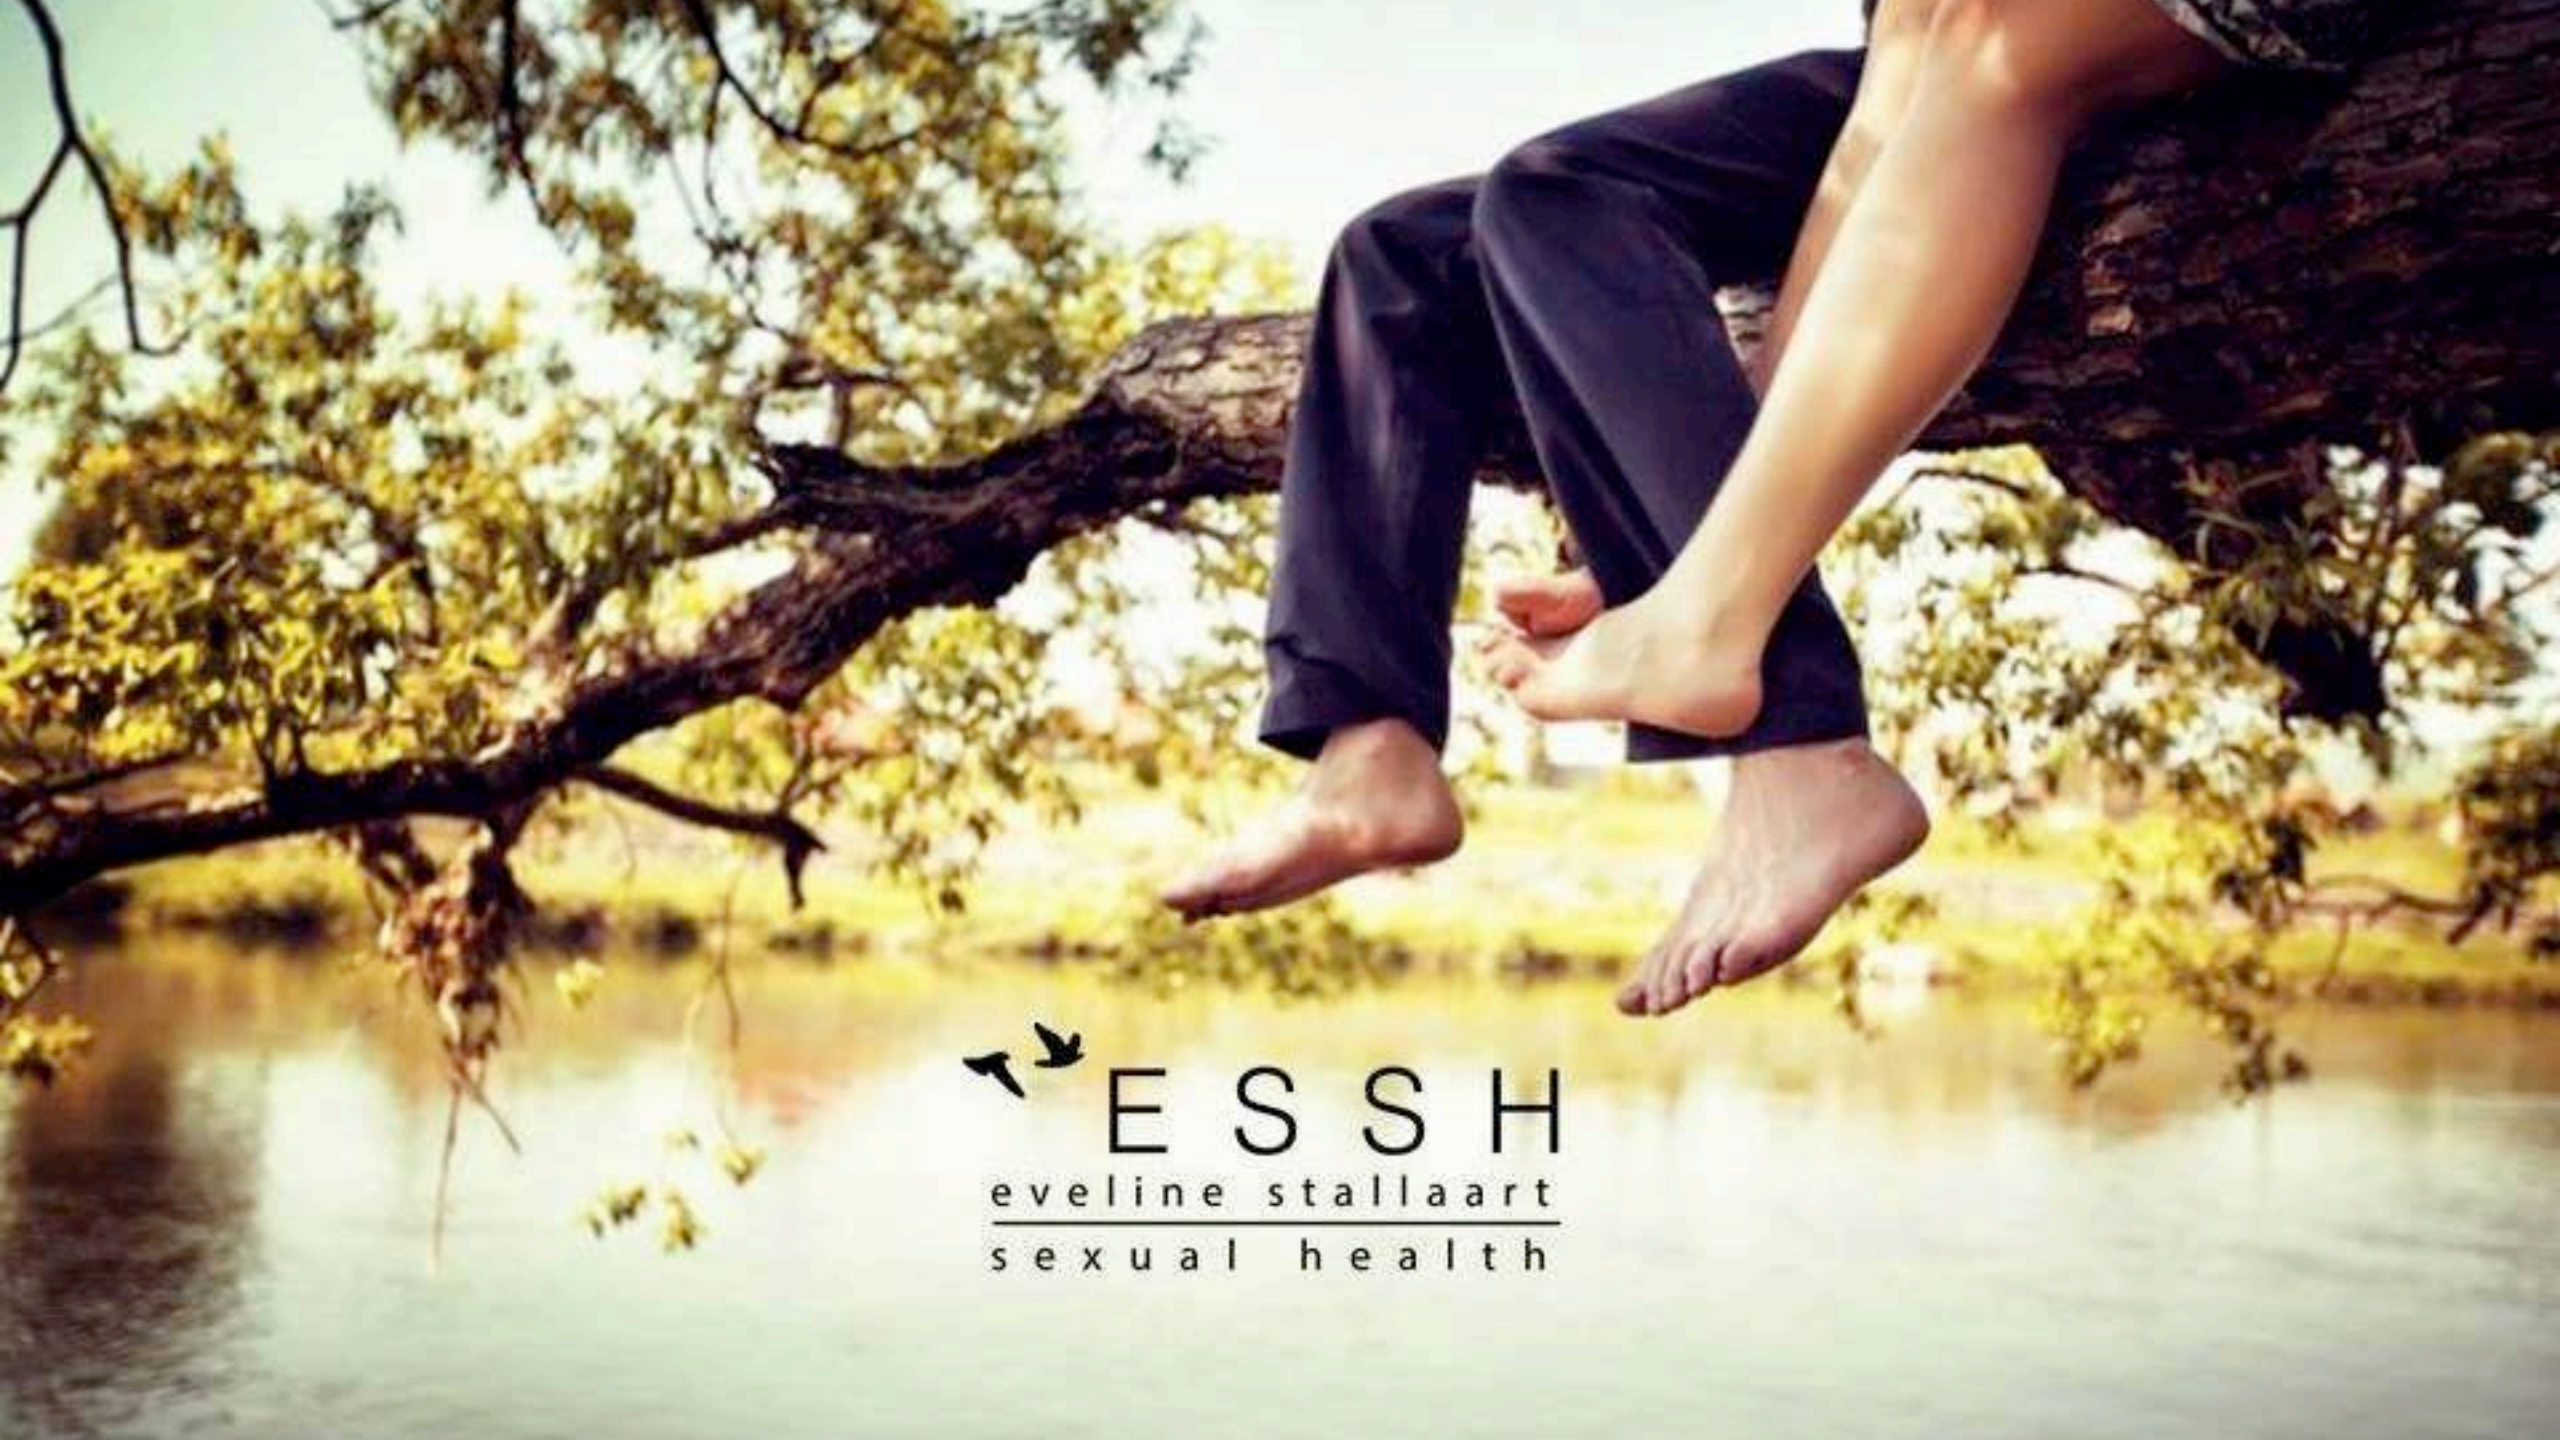

ESSH

eveline stallaart

sexual health